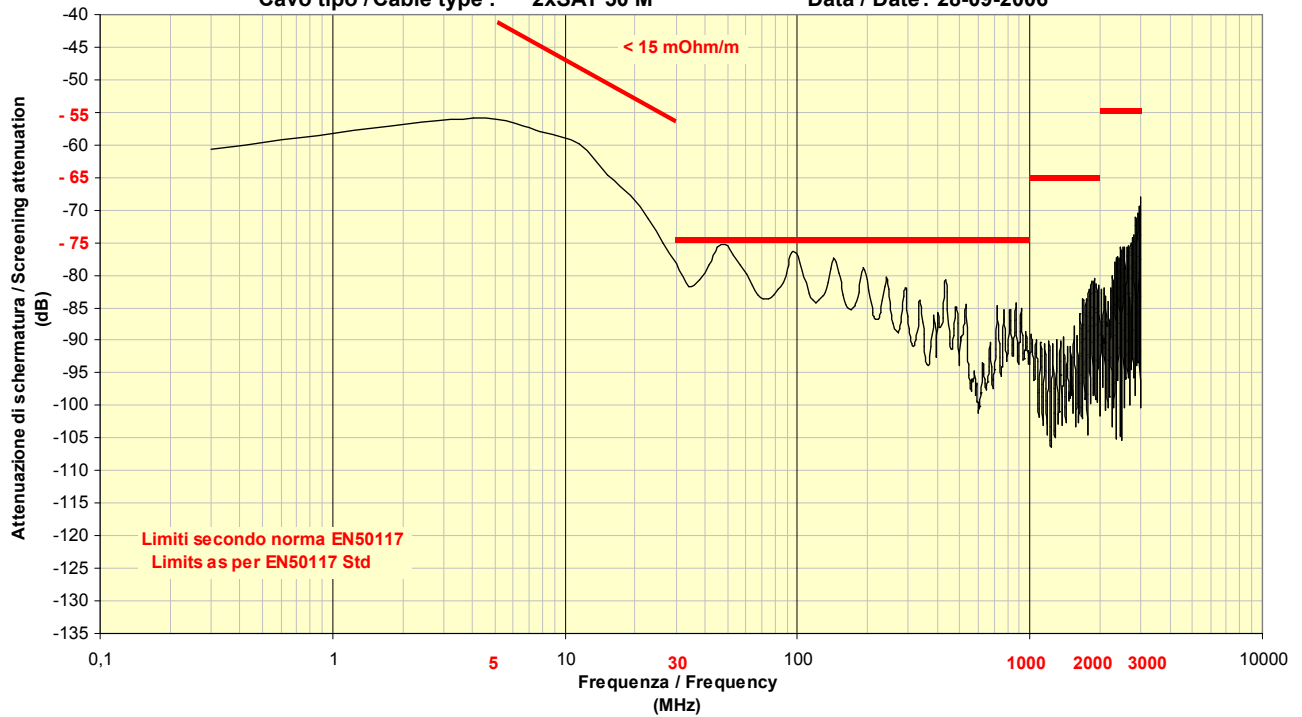

Description

Indoor drop coaxial cable - 75 Ohm
Indoor installation cable (Screening Class B)

Data Sheet

2XSAT50M

Attenuazione di schermatura / Screening Attenuation

Cavo classe B / B Class Cable

Cavo tipo / Cable type : **2xSAT 50 M**

Data / Date : 28-09-2006

Connector

- **FA703** F male twist-on connector for indoor installation, nitin-plated brass - 22,0 x 12,0 mm
- **F703** F male crimp connector for indoor installation, nitin-plated brass - 21,0 x 12,0 mm
- **FC703** F male compression connector for outdoor installation, nitin-plated brass - 30,0 x 12,0 mm
- **BNCC703** BNC male compression connector for outdoor installation, nitin-plated brass - 35,0 x 14,0 mm

ITALIANA CONDUTTORI s.r.l.

Viale Zanotti 90 I - 27027 Gropello Cairoli
Tel +39-382.815150 Fax +39-0382.814212

Date

19/10/2009

Responsible

Giuseppe Guastella